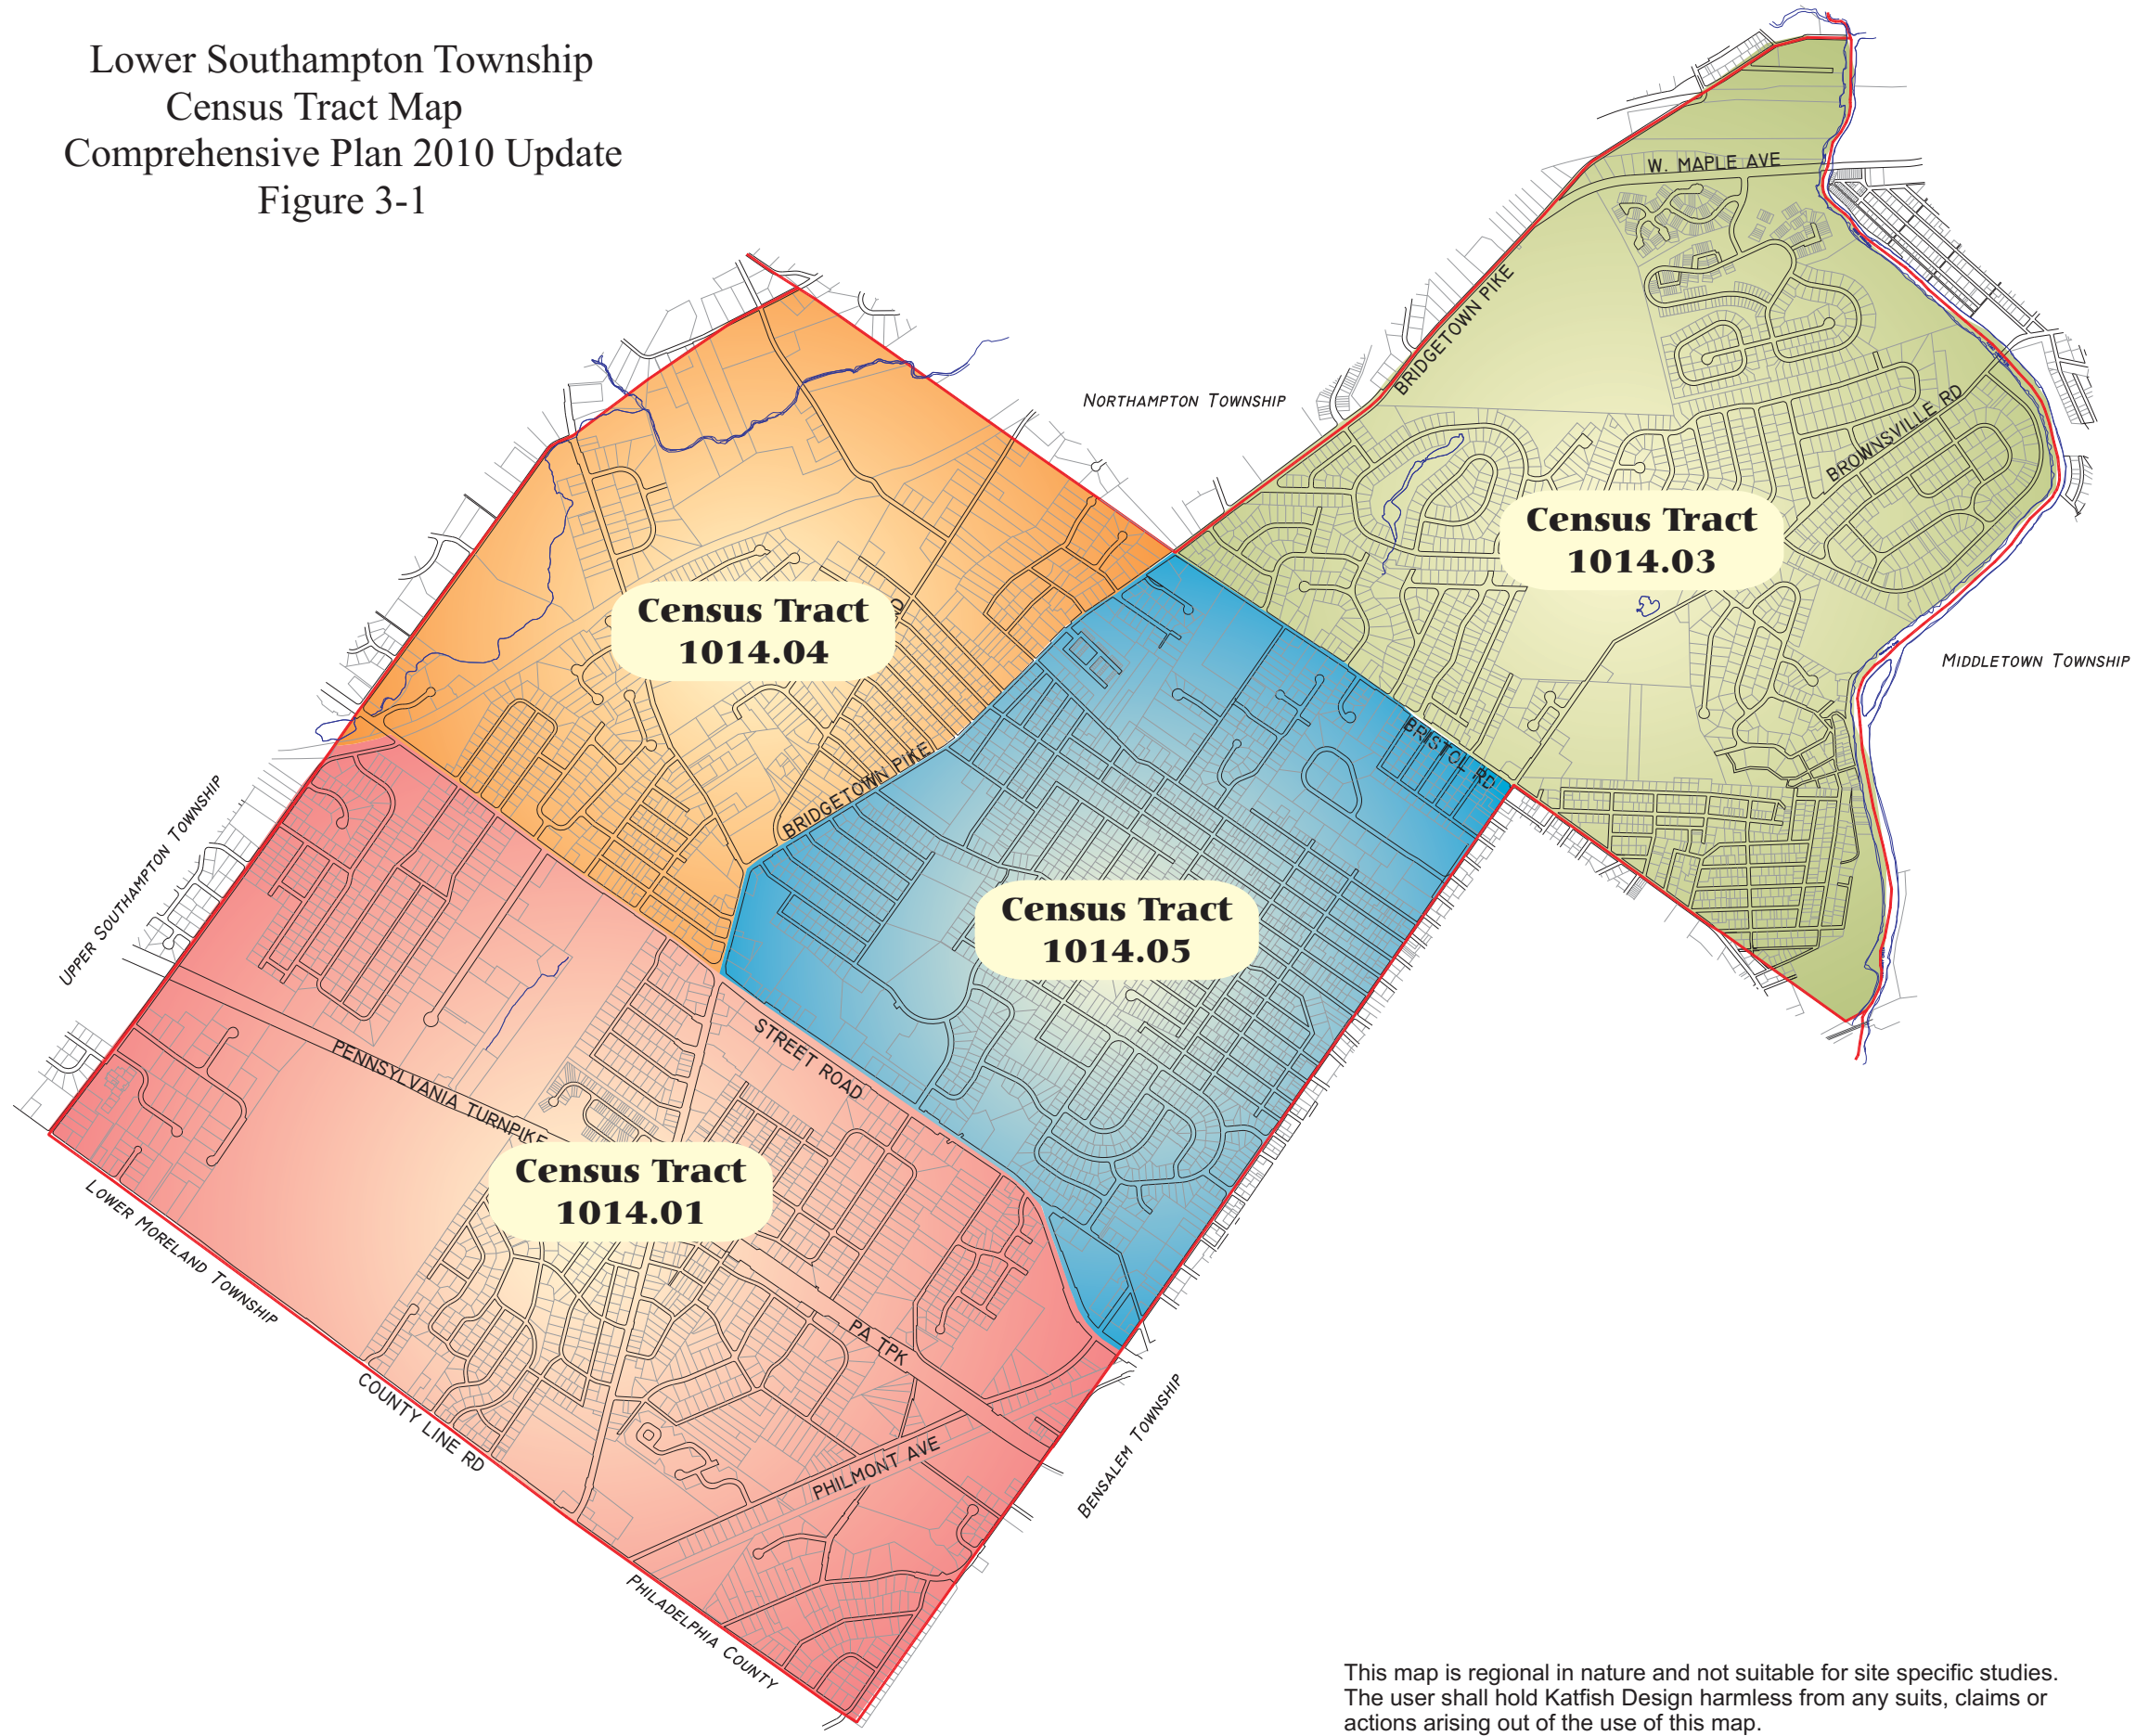

Lower Southampton Township
Census Tract Map
Comprehensive Plan 2010 Update
Figure 3-1

Census Tract Map
Comprehensive Plan 2010 Update
Figure 3-1

Prepared For

Lower Southampton Township
1500 Desire Avenue
Feasterville, PA 19053

Prepared By

Michael T. Solomon AICP
M. T. Solomon & Associates, LLC
P.O. Box 29
Richboro, PA 18954-0029

Mapping prepared by Katfish Design
PO Box 441, Hatfield, PA 19440

This map is regional in nature and not suitable for site specific studies. The user shall hold Katfish Design harmless from any suits, claims or actions arising out of the use of this map.