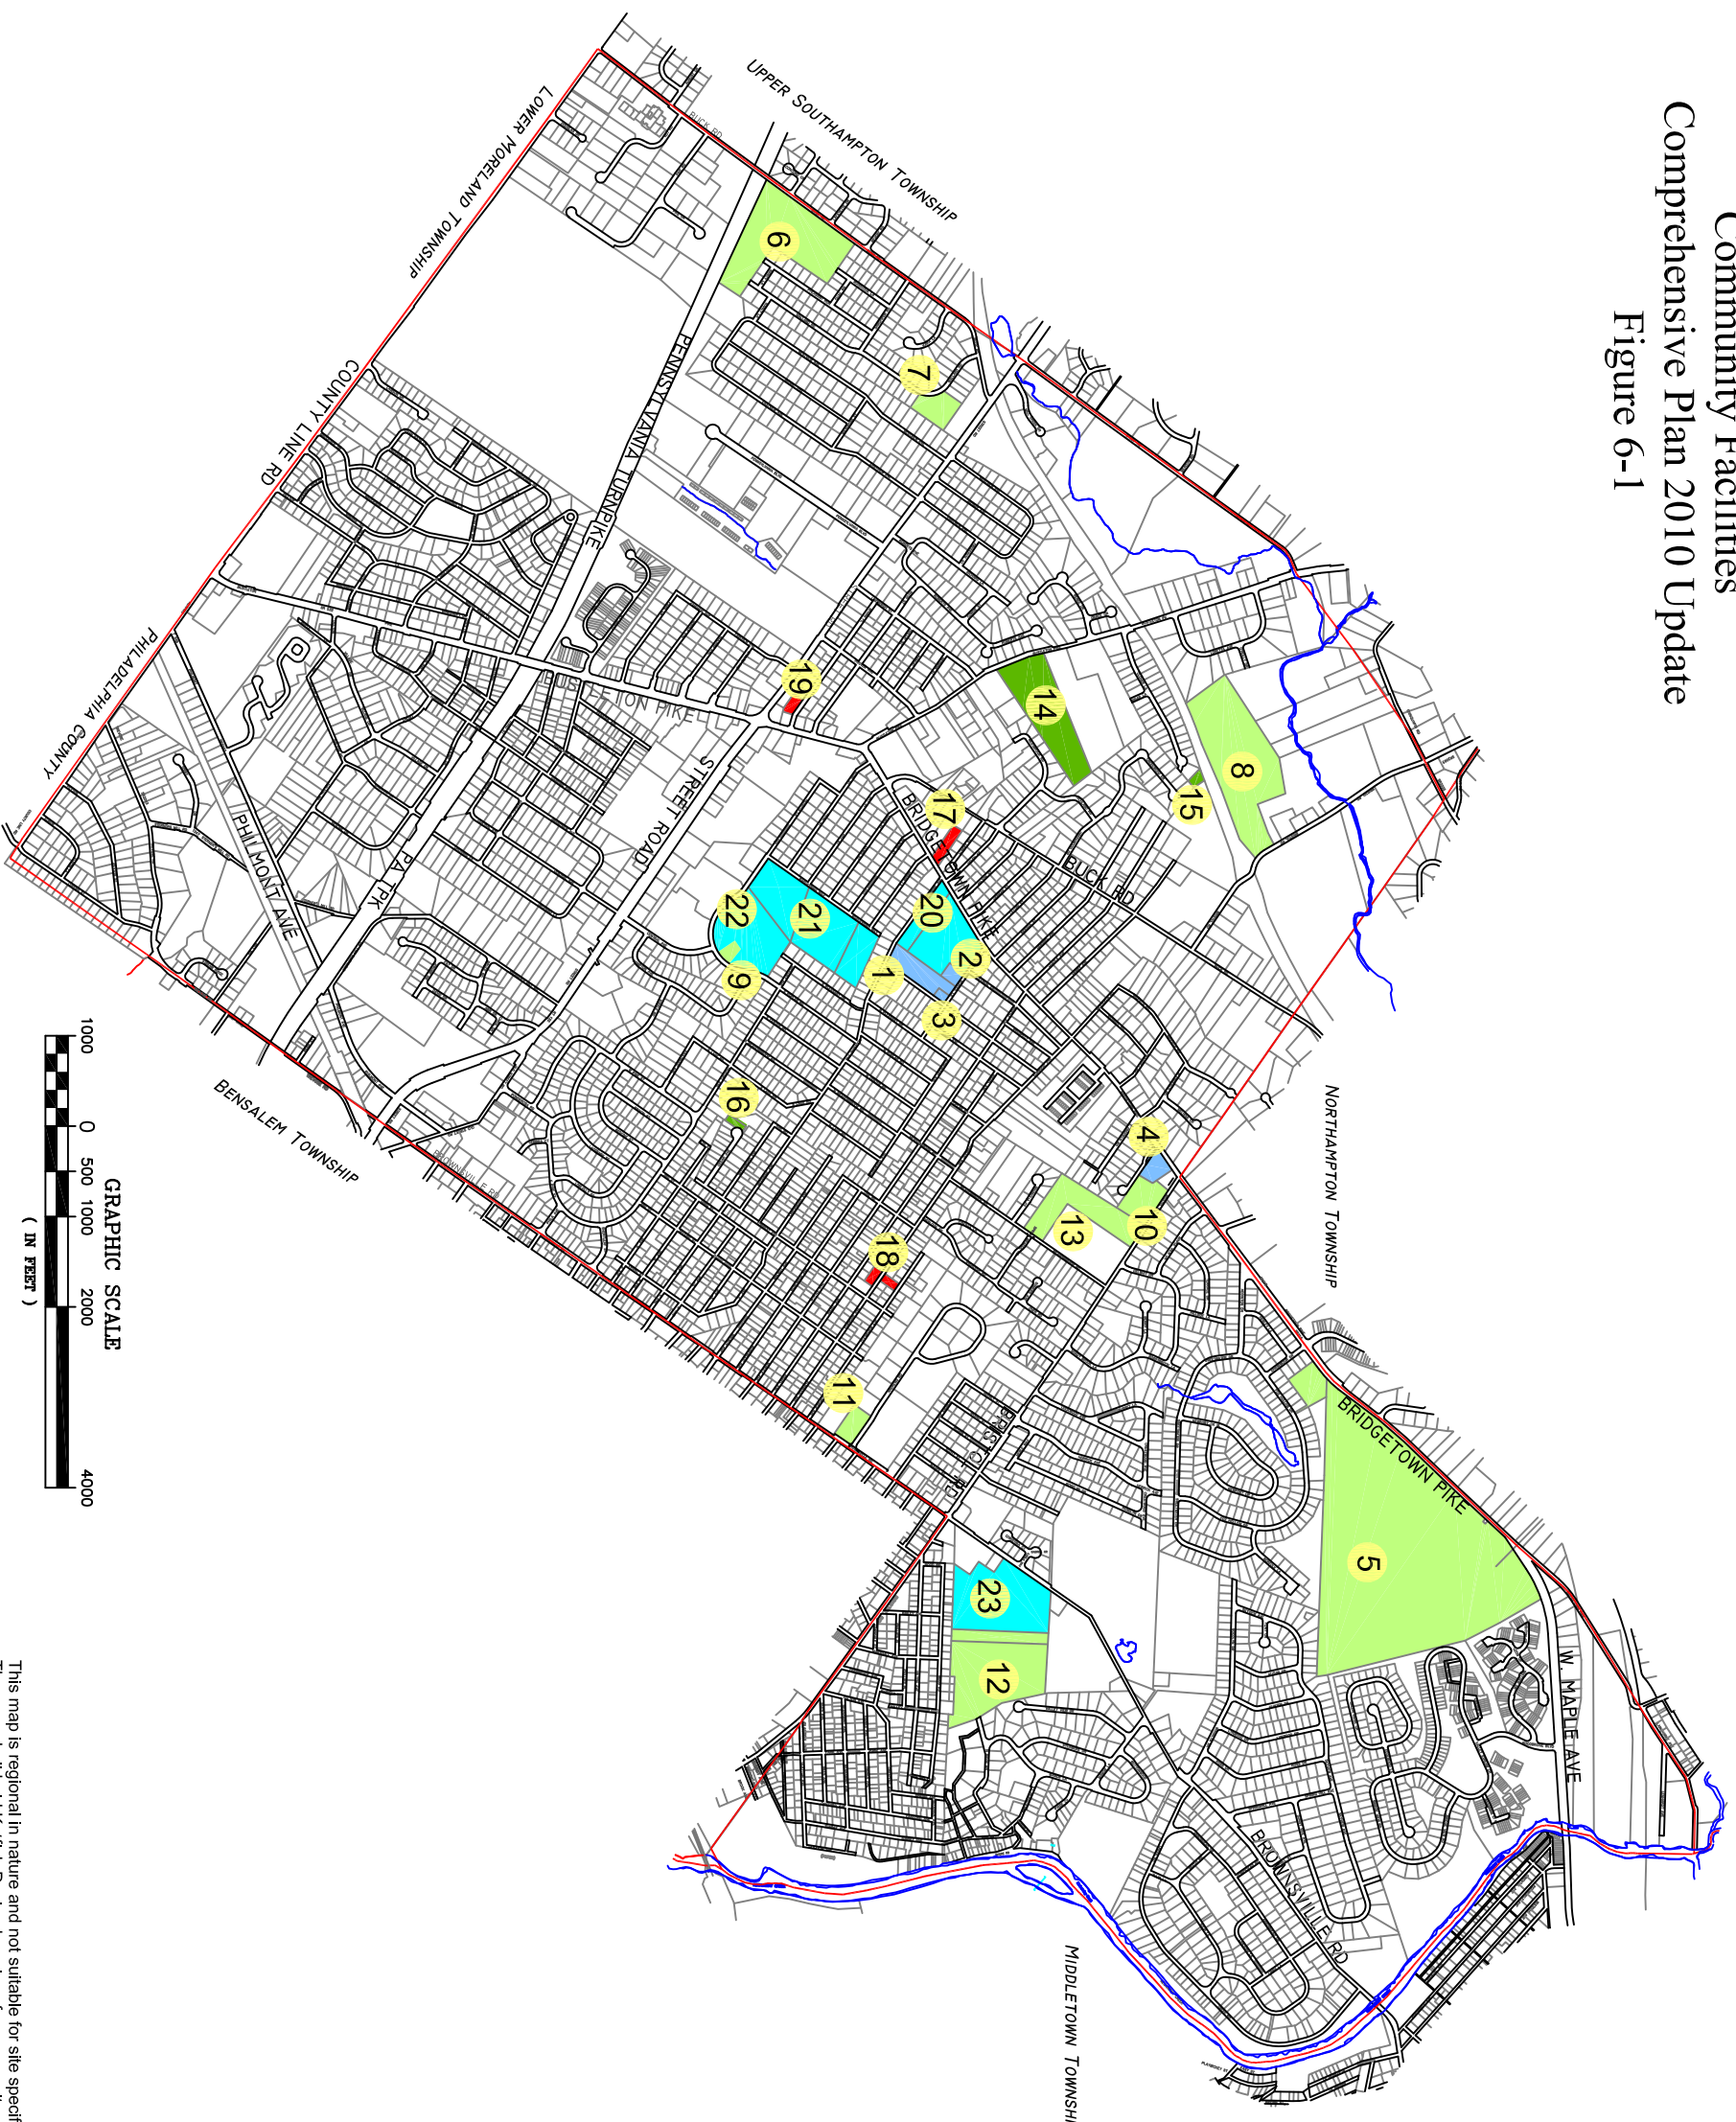

Lower Southampton Township  
 Community Facilities  
 Comprehensive Plan 2010 Update  
 Figure 6-1

Community Facilities

- MUNICIPAL COMPLEX**
  - 1 Township Building: Admin., Police
  - 2 Garage
  - 3 Tax Collector's Office
  - 4 Library
- PARKS & BALLFIELDS**
  - 5 Playwicki Farm
  - 6 Russell Elliott Memorial Park
  - 7 Harry W. Fritz Park
  - 8 Dolphin Swim Club
  - 9 Ferdenbar Park (Leasehold)
  - 10 Jay Dunlap Field (Kopper Kettle)
  - 11 Neshaminy Activity Center & Siles Field
  - 12 Tawanka Field
  - 13 Hagopian Property
- OTHER OPEN SPACE**
  - 14 Bustleton Pike
  - 15 Clover Lane
  - 16 Cedar Hollow
- EMERGENCY SERVICES**
  - 17 Lower Southampton Fire Company
  - 18 Feasterville Fire Company
  - 19 Tri-Hampton Rescue Squad
- SCHOOLS**
  - 20 Lower Southampton Elementary School
  - 21 Poquessing Middle School
  - 22 Ferdenbar Elementary School
  - 23 Tawanka Learning Center

This map is regional in nature and not suitable for site specific studies. The user shall hold Kartish Design harmless from any suits, claims or actions arising out of the use of this map.

**Community Facilities**  
 Comprehensive Plan 2010 Update  
 Figure 6-1

Prepared For  
**Lower Southampton Township**  
 1500 Desire Avenue  
 Feasterville, PA 19053

Prepared By  
**Michael T. Solomon AICP**  
 M. T. Solomon & Associates, LLC  
 P.O. Box 29  
 Richboro, PA 18954-0029